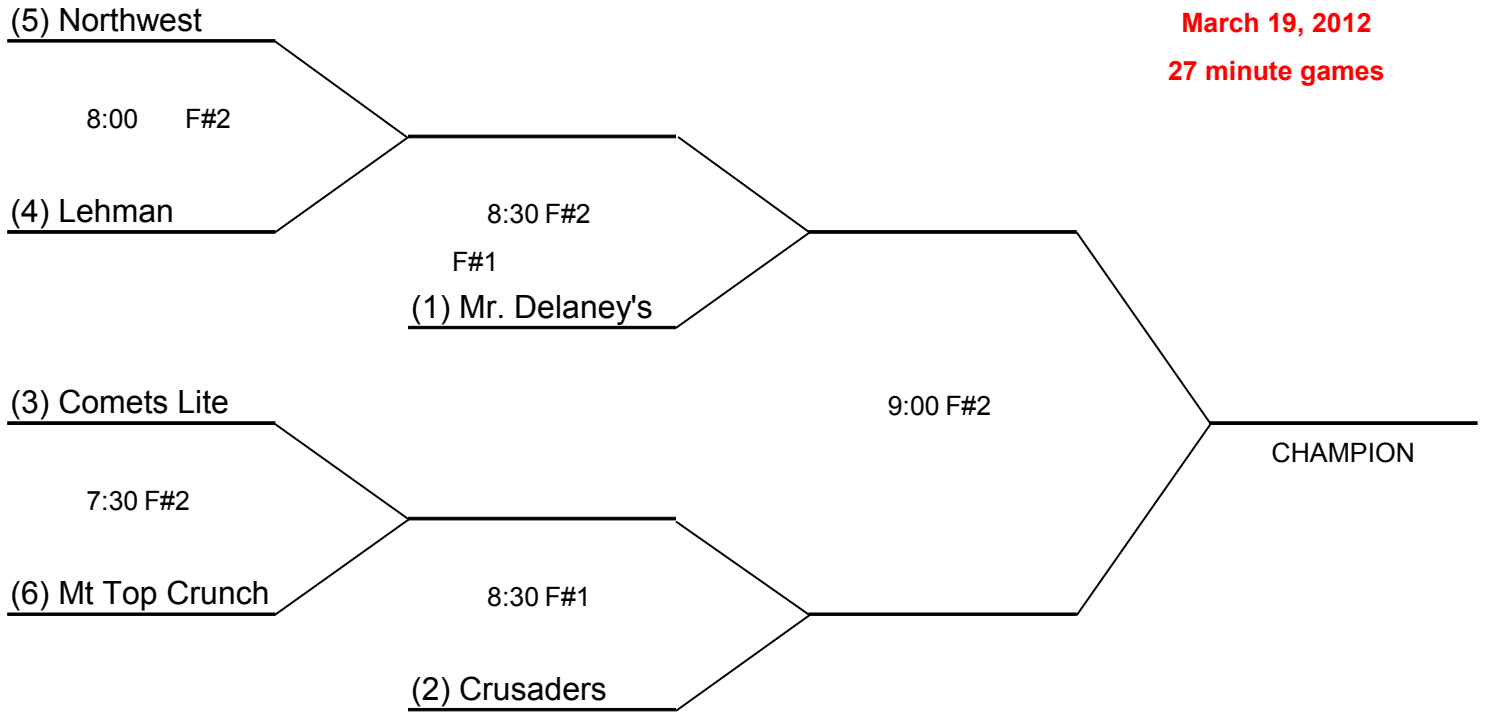

Playoffs

WYOMING VALLEY SPORTS DOME

12th & Under Field Hockey Playoffs A Division

Monday
March 19, 2012
27 minute games