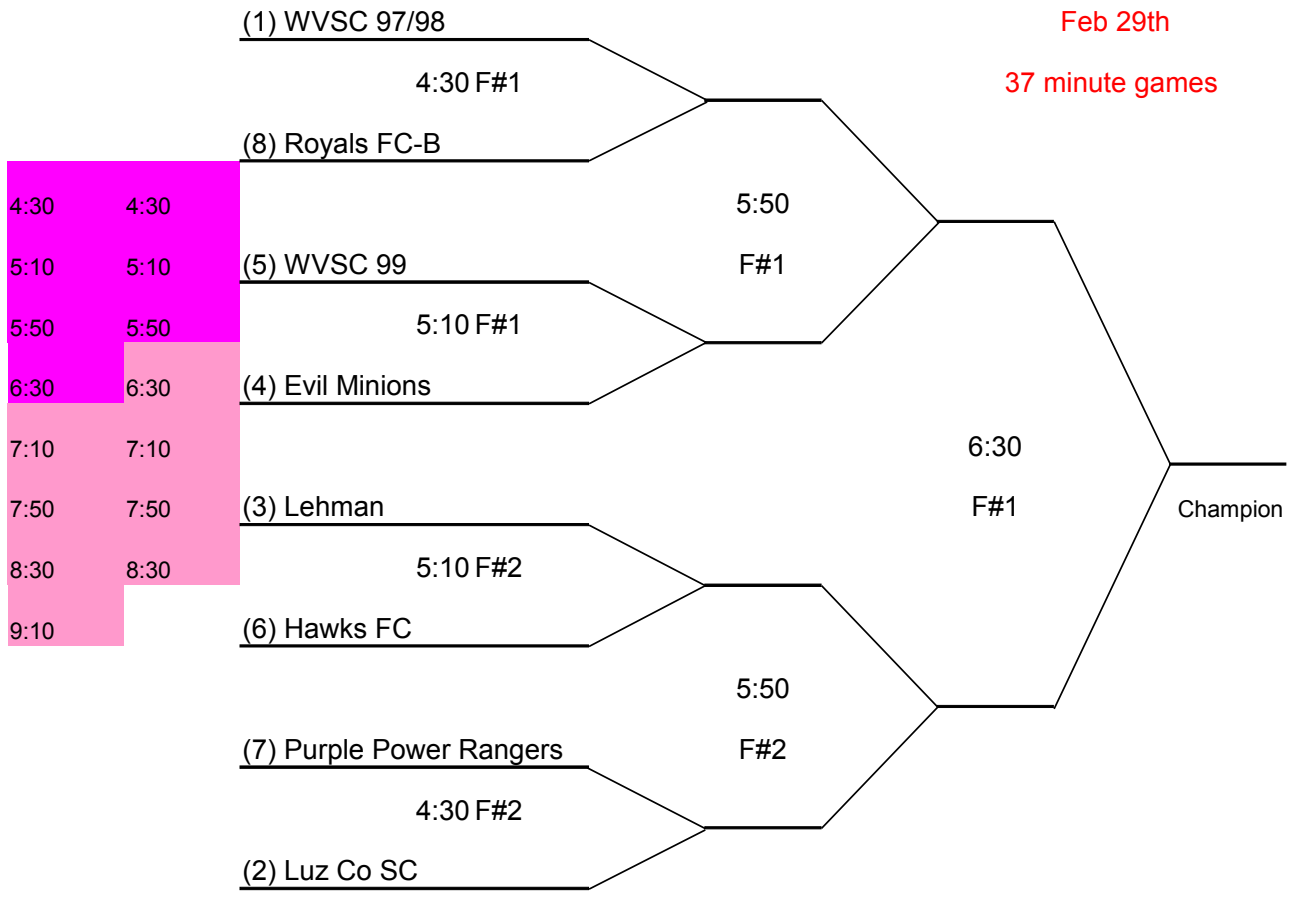

U-19 Girls A Division Playoffs